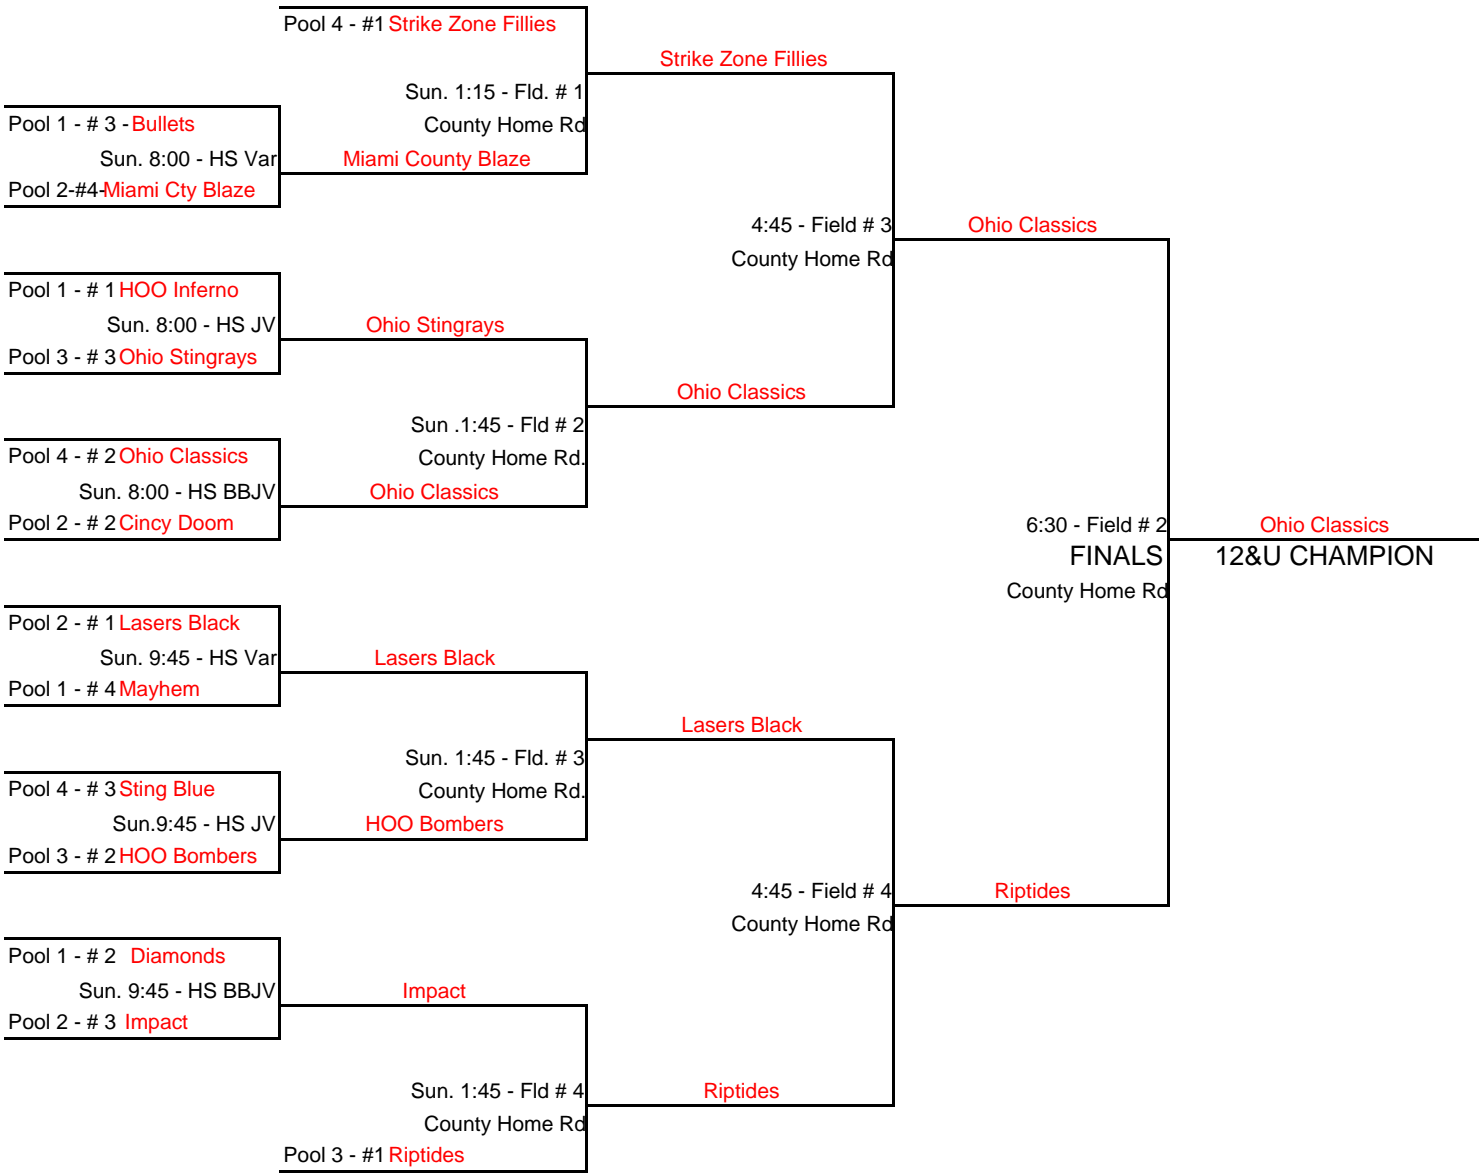

2009 - SHELIA KITCHEN MEMORIAL TOURNAMENT

12 & U CHAMPIONSHIP BRACKET

POOL 1

POOL 2

POOL 3

POOL 4

Heart of Ohio Inferno
 Marysville Mayhem
 Marion Diamonds-Clark
 Mid Ohio Bullets

Cincinnati Doom
 Lady Laser Black
 IMPACT
 Miami County Blaze

Riptides
 Ohio Stingrays
 Heart Ohio Bombers

The Sting Blue
 Ohio Classics
 Strike Zone Fillies