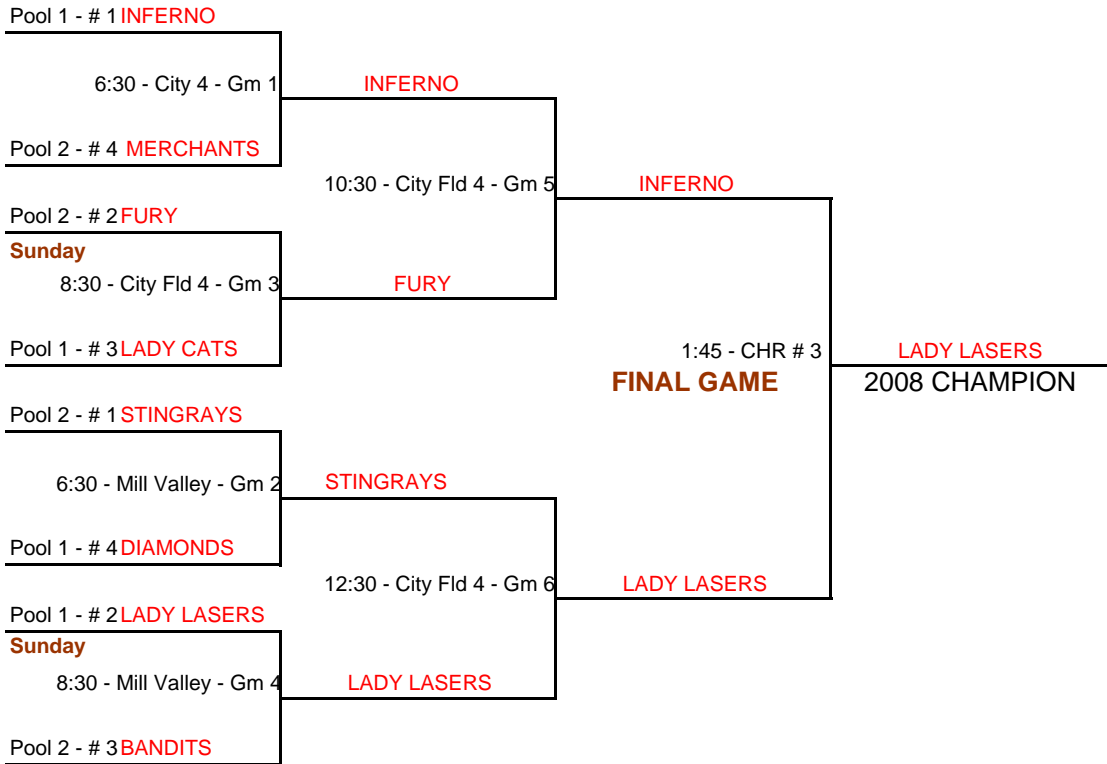

HEART OF OHIO SHELIA KITCHEN MEMORIAL TOURNAMENT

10&U CHAMPIONSHIP BRACKET

May 24 & 25, 2008

Directions to Mill Valley South Field:

Turn left onto the Road past McDonalds (Mill Road), follow it back to the second street on the left. There is a brown parks sign pointing to turn left. When that road dead ends into Creekview take a right then a quick left to the park.